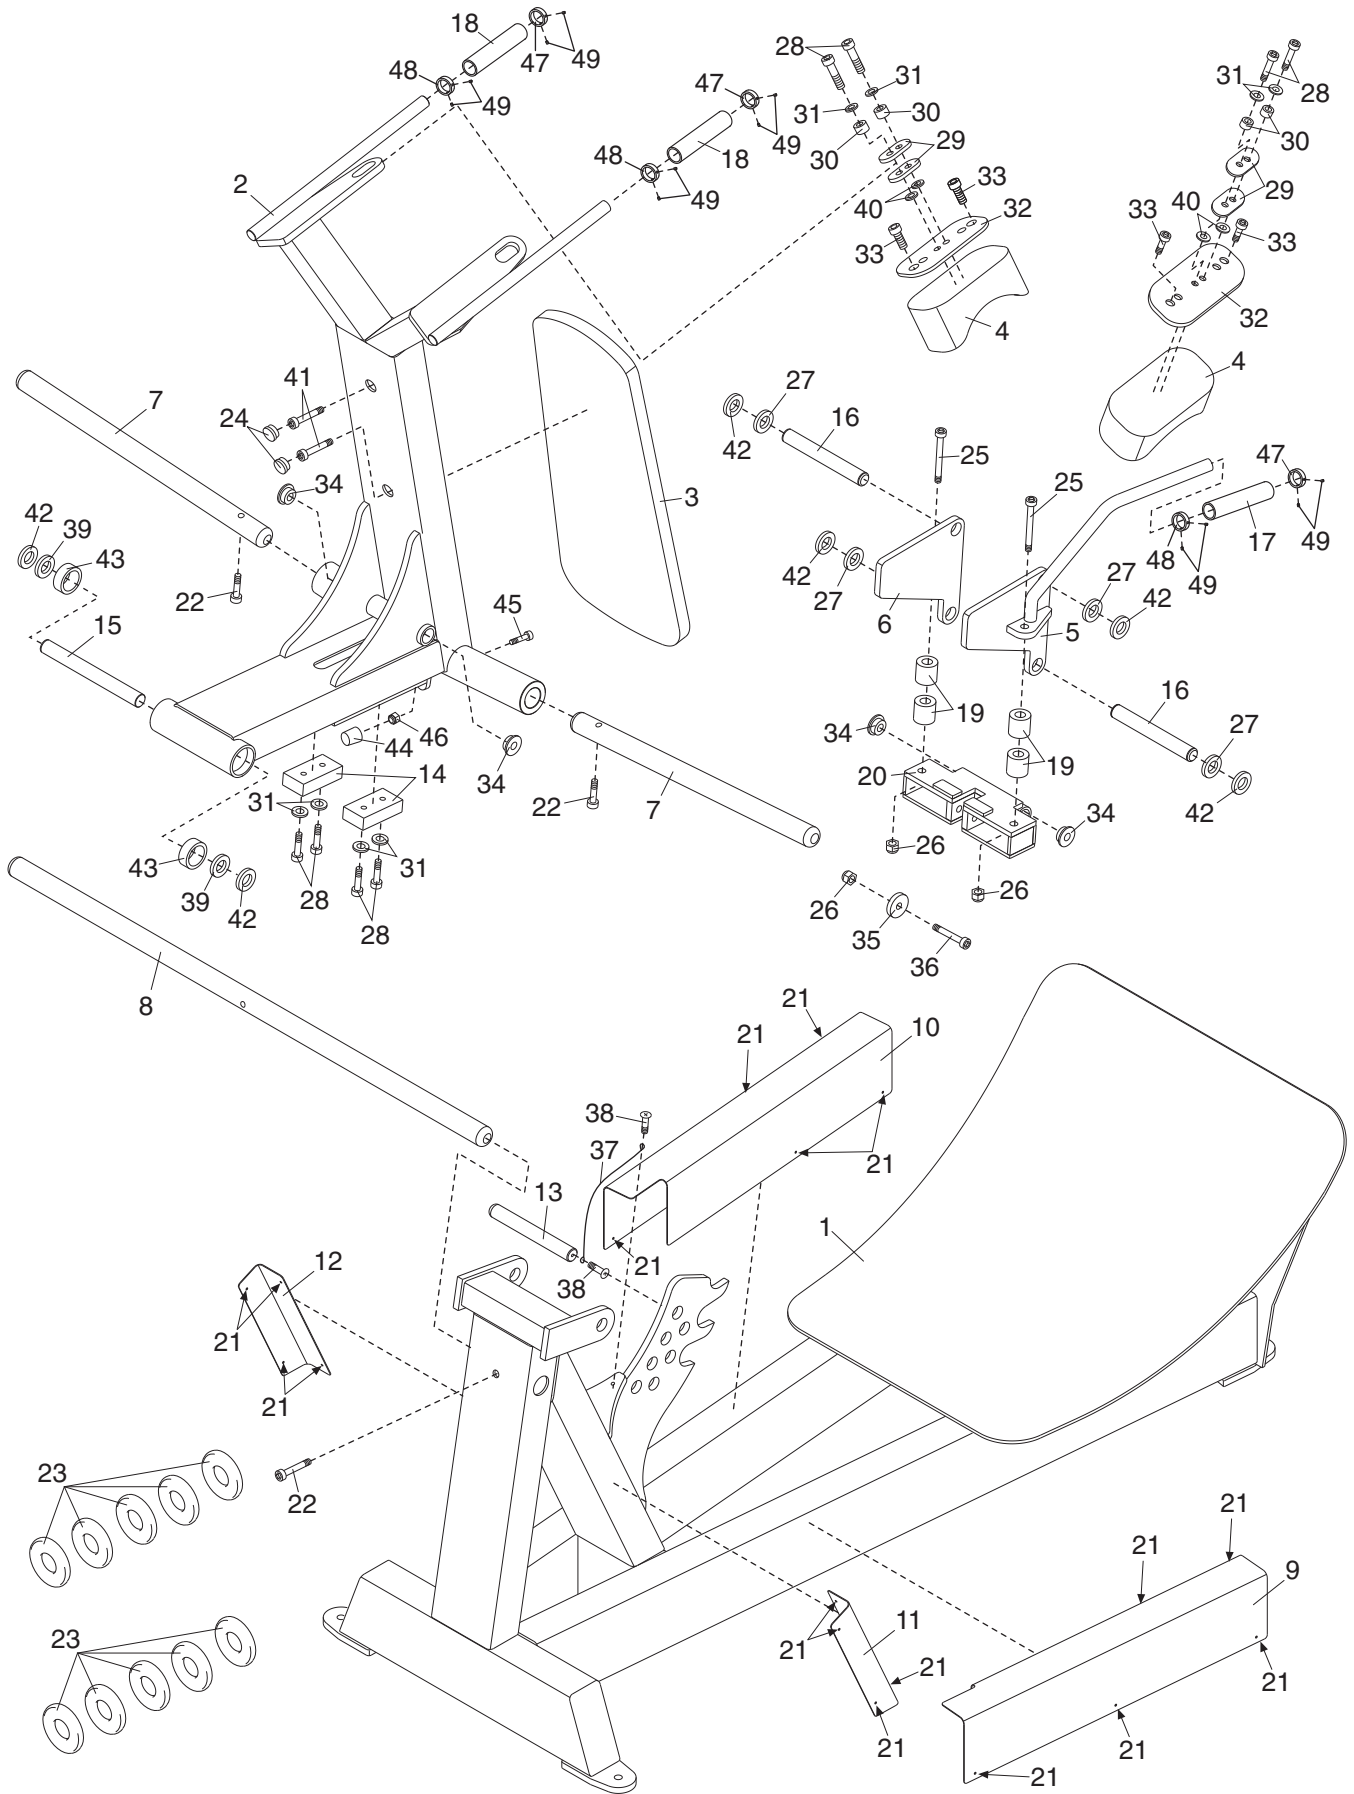

EXPLODED DRAWING—Model No. GZFW2174.2

R0207A

Bubble #	OEM Number	Description
13	GZ3752	SAFETY STOP
15	GZ3751	LONG PIVOT BAR
17	GZ1032-01	RED HANDLE
18	GZ1032-01	BLACK HANDLE
19	GZ1001	SPACER
21	GZ1021-01	RIVET
23	GZ1191	BUMPER RING
24	126960	1" HOLE PLUG
25	GZ1009-04	1/2" X 4 1/2" BOLT
26	GZ1109	1/2" NYLON LOCKNUT
27	GZ1052	1" SMALL NYLON WASHER
28	GZ1013-12	3/8" X 1 1/2" BOLT
29	GZ1025	NYLON SPACER
30	GZ1067	SPACER
31	GZ1069	3/8" WASHER
32	GZ3079	SHOULDER PAD PLATE
33	GZ1038-04	3/8" X 1" FLAT HEAD SCREW
36	GZ1009-02	1/2" X 3" BOLT
37	GZ1168	TETHER
40	GZ1069	3/8" SERRATED WASHER
41	GZ1014-01	3/8" X 1" BOLT
42	GZ1018-01	1" RETAINER RING
43	GZ1011-01	1" BEARING
44	GZ1100	BUMPER
45	GZ1015-01	5/16" X 1" SCREW
46	GZ1028	5/16" NUT
#	GZ7362	OWNER'S MANUAL